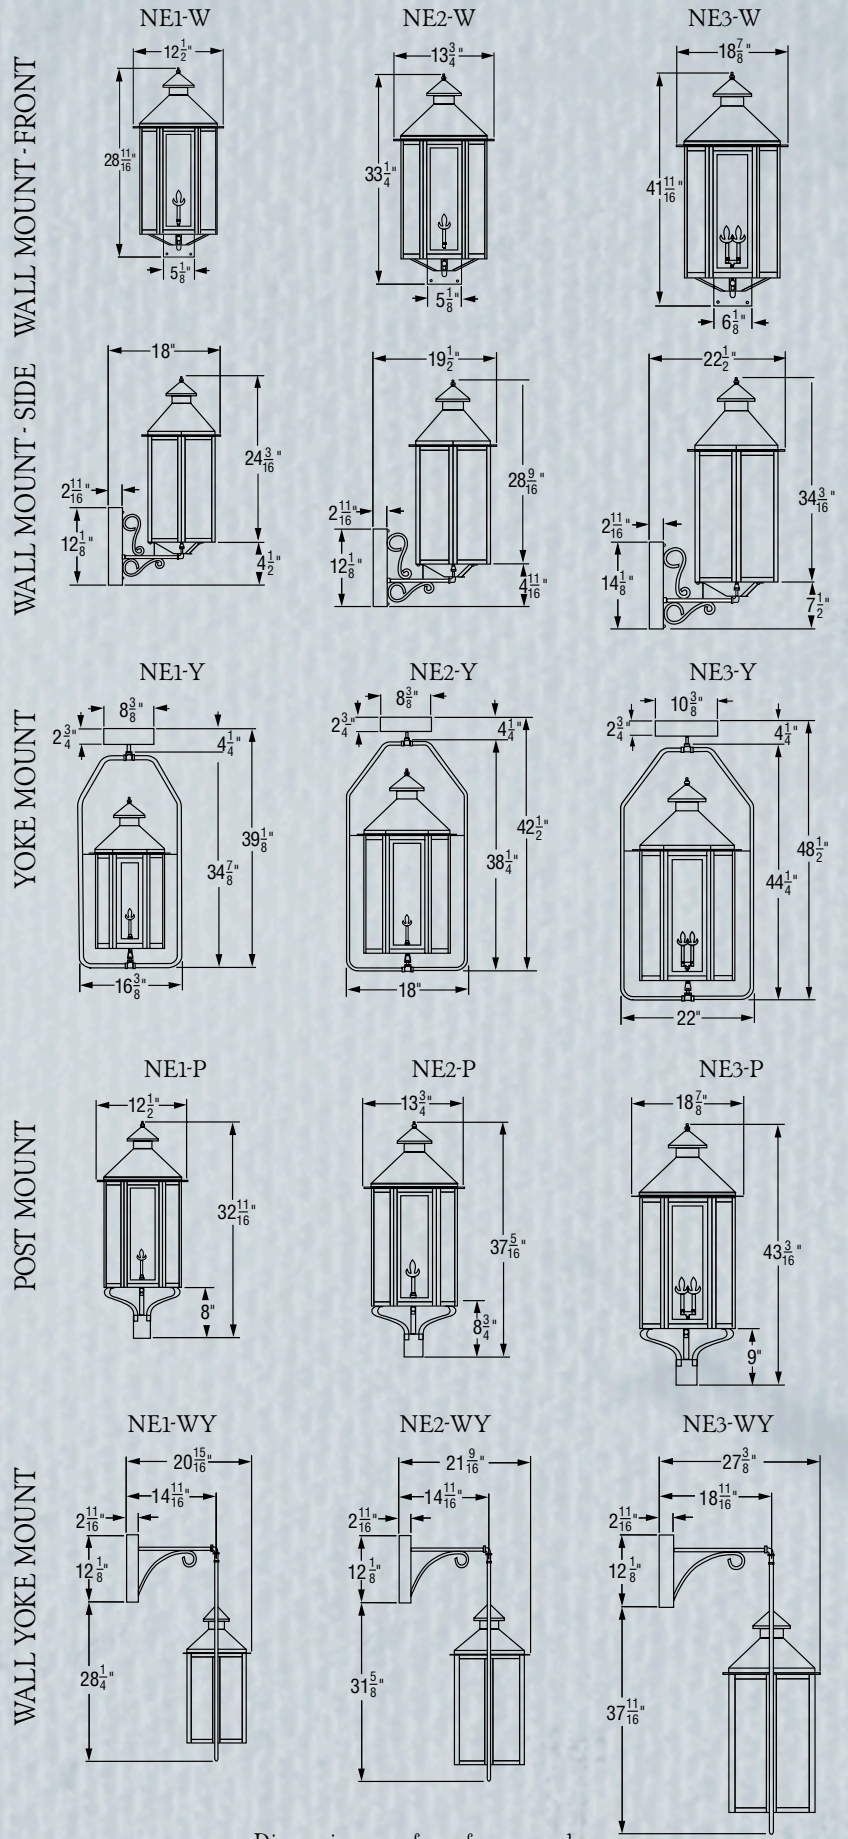

NEPTUNE

**LEGENDARY
LIGHTING®**

1016 NORTH FLOWOOD DRIVE
FLOWOOD, MS 39232
1-800-350-5361 FAX 601-932-0232
www.legendarylighing.com

Dimensions are for reference only